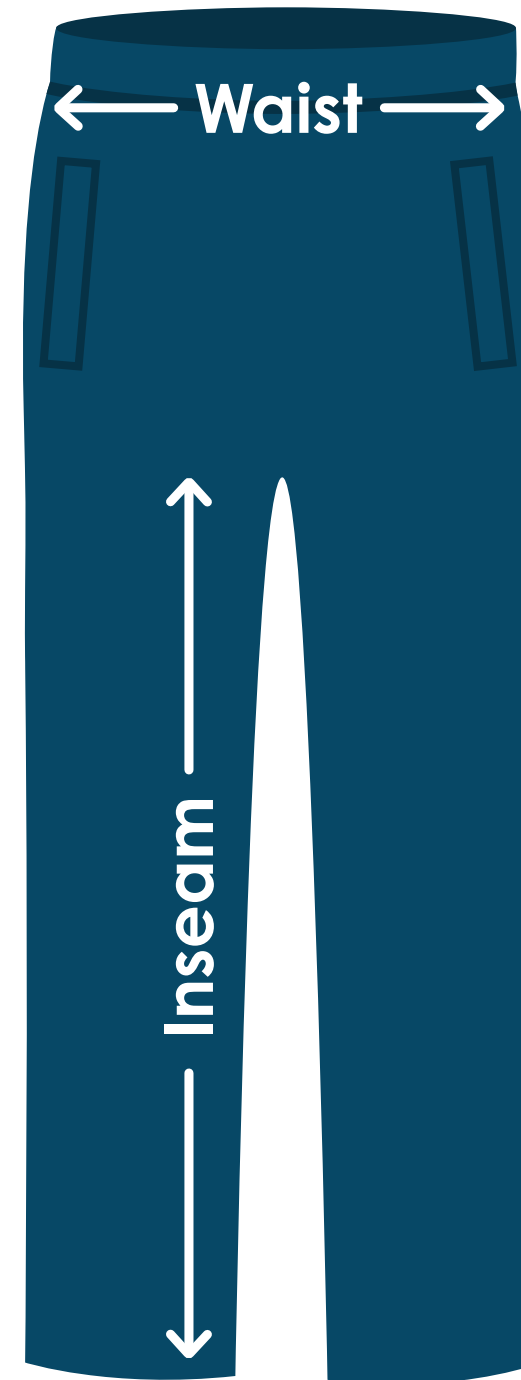

Sport-Tek® Open Bottom Sweatpant

TA998 | TA998FD | TA998B

Size	Waist	Inseam
XS	26"	32"
S	28"	32-1/2"
M	30"	33"
L	32"	33"
XL	35"	34"
2XL	38"	34"
3XL	41"	34"
4XL	44"	34"

Fit: Classic

Measuring Tips

Waist:

Measured around the circumference of the waist.

Inseam:

Measured from crotch seam to finished hem at the bottom.