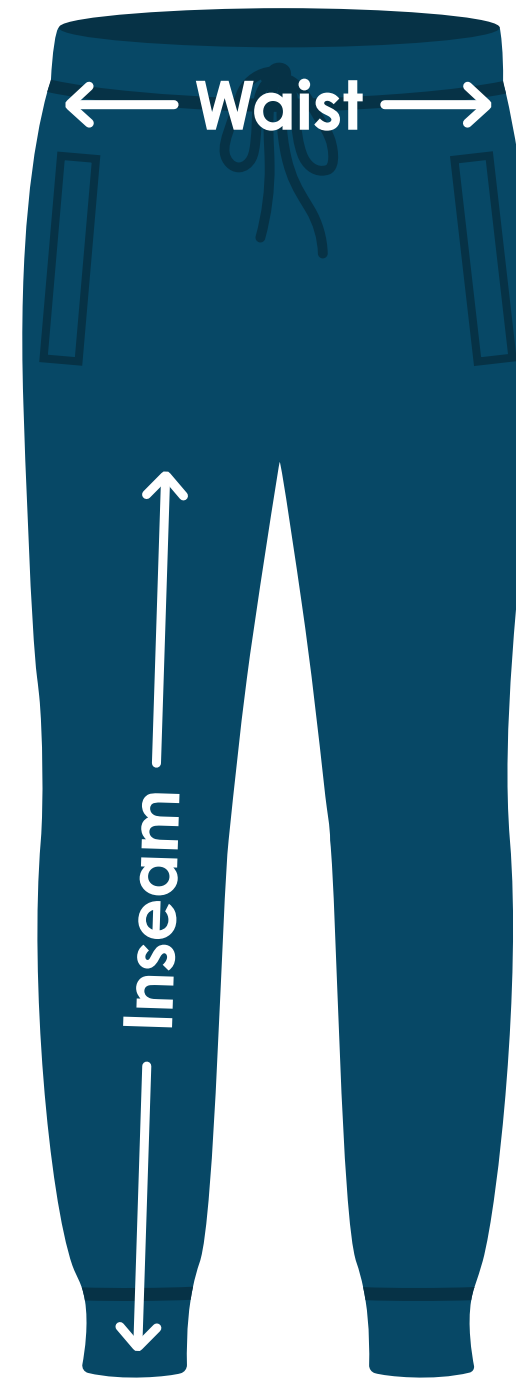

Sport-Tek® Sport-Wick® Fleece Jogger

TA997 | TA997FD | TA997B

Size	Waist	Inseam
XS	24"	29-1/2"
S	27"	29-1/4"
M	30"	29-3/4"
L	33"	30-1/4"
XL	36"	30-3/4"
2XL	39"	31-1/4"
3XL	42"	31-3/4"
4XL	45"	31-3/4"

Fit: Regular

Measuring Tips

Waist:

Measured around the circumference of the waist.

Inseam:

Measured from crotch seam to finished hem at the bottom.