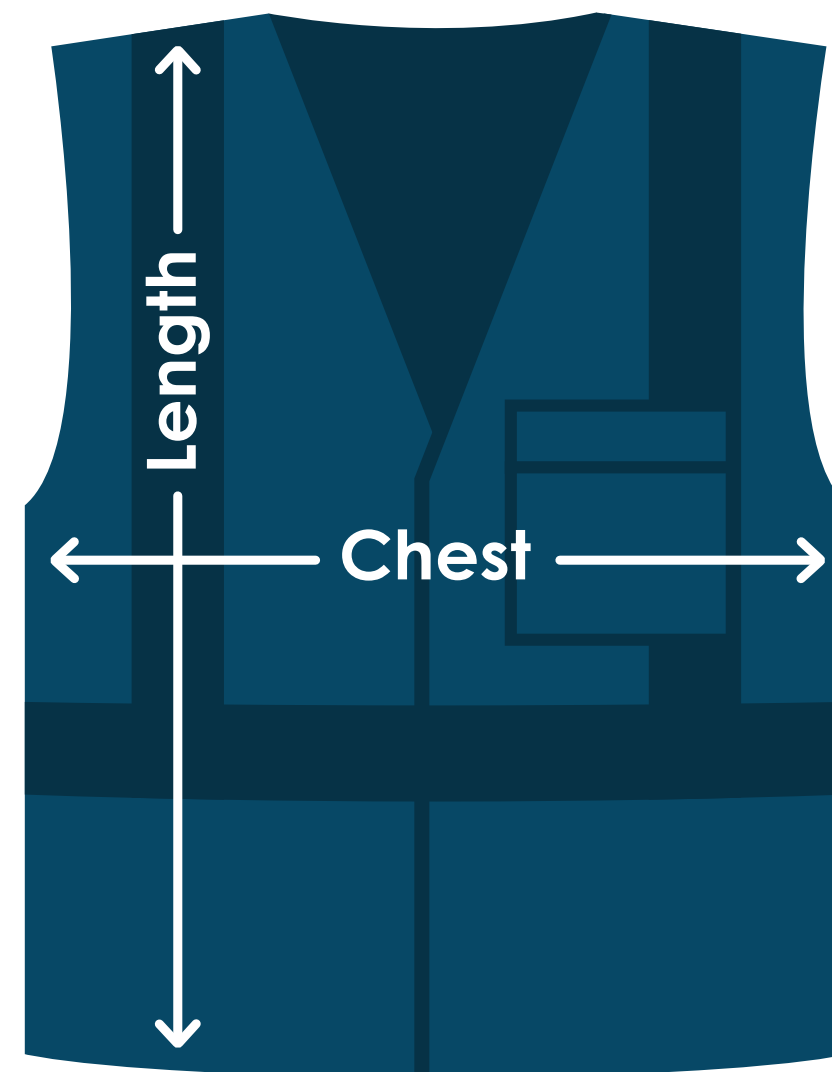

# CornerStone® ANSI 107 Class 2 Mesh Zippered Vest

TA939 | TA939FD | TA939B | TA939E

Size	Chest	Length
S/M	22"	26-1/2"
L/XL	25"	26-1/2"
2XL/3XL	29"	27-1/2"
4XL/5XL	33-1/2"	28-1/2"
X	X	X
X	X	X
X	X	X
X	X	X

## Measuring Tips

### Chest:

Measured across the chest one inch below armhole when laid flat.

### Length:

Measured from high point of shoulder to finished hem at back.