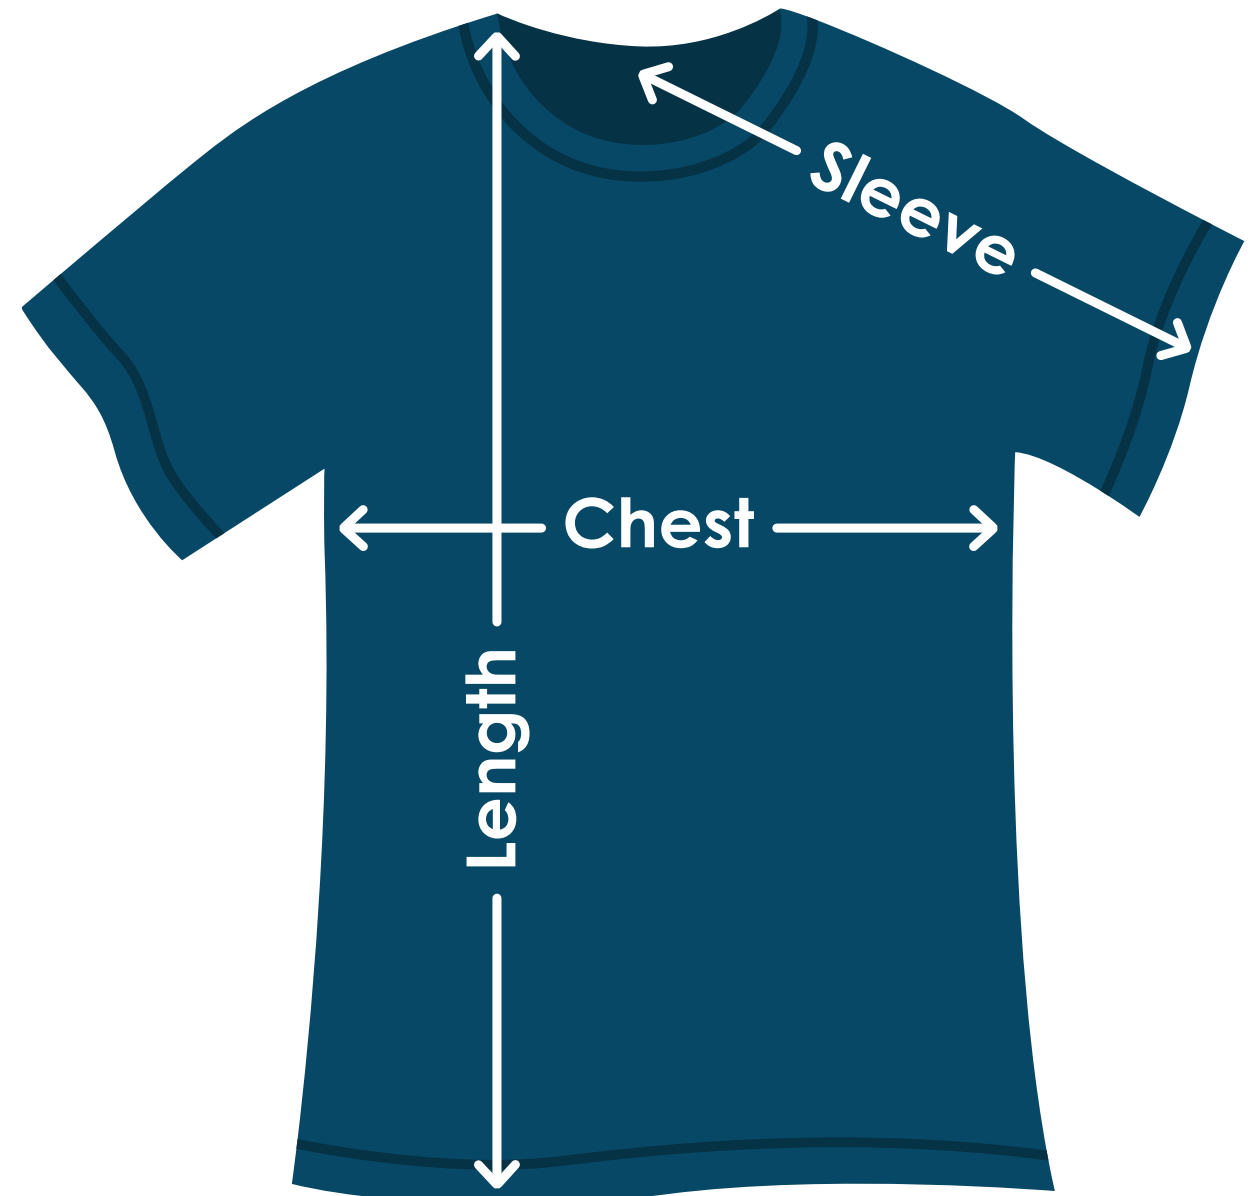

# Safety Colors Port & Co™ Tall Core Blend Tee

TA866SC | TA866SCFD | TA866SCB

Size	Chest	Sleeves	Length
LT	22"	20-3/4"	33"
XLT	24"	21-3/4"	34"
2XLT	26"	22-3/4"	35"
3XLT	28"	23-3/4"	36"
4XLT	30"	24-3/4"	37"
X	X	X	X
X	X	X	X
X	X	X	X

### Chest:

Measured across the chest one inch below armhole when laid flat.

### Sleeves:

Measured from center back neck, down shoulder to finished sleeve hem.

### Length:

Measured from high point of shoulder to finished hem at back.