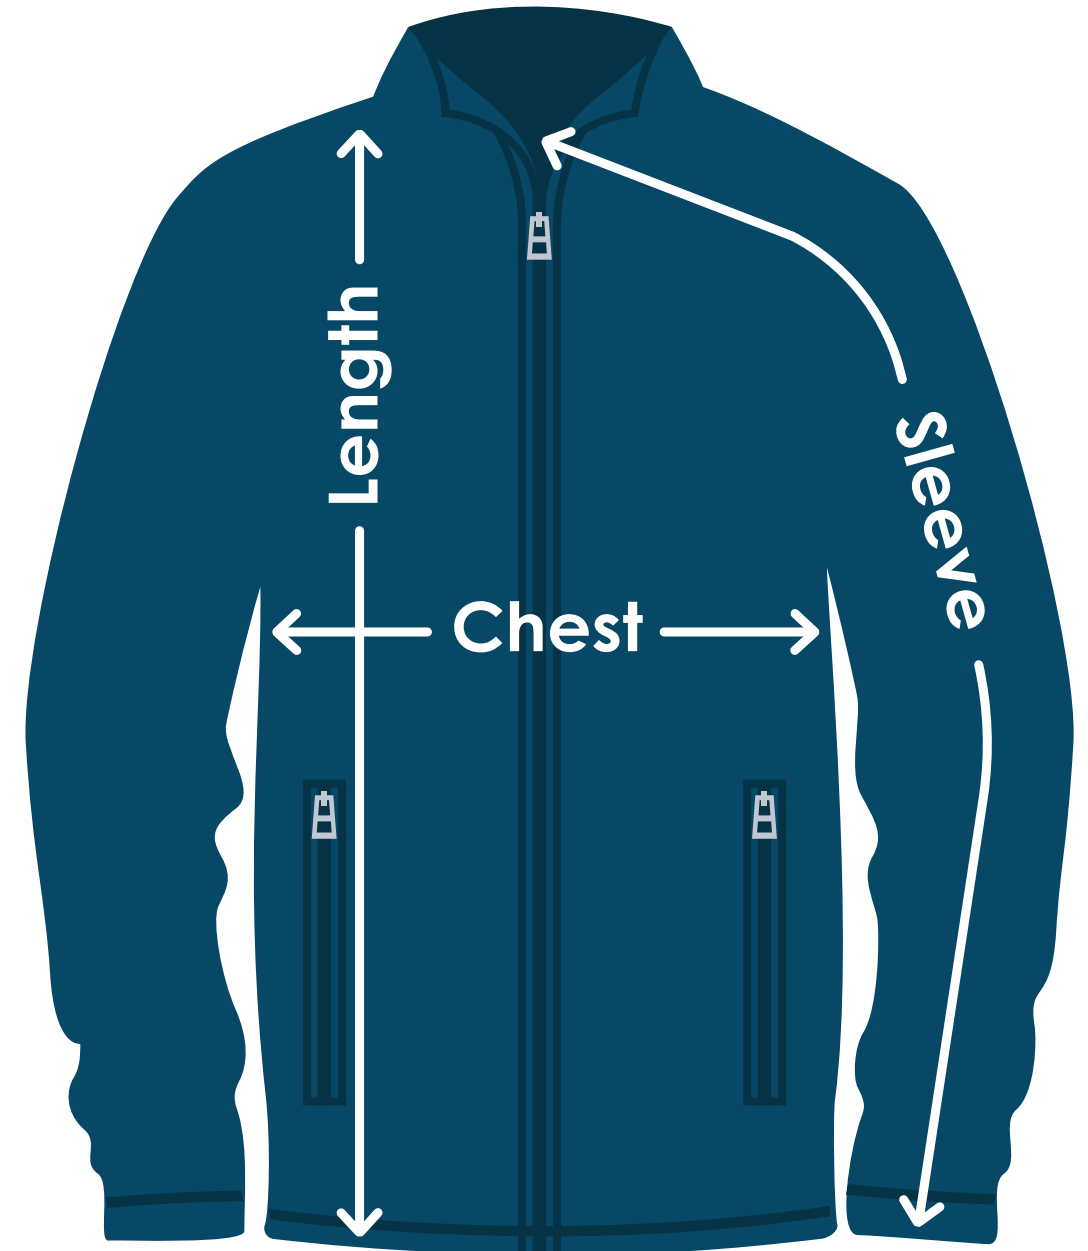

# Women's Skyline Pack-N-Go® Full-Zip Reflective Jacket

TA765 | TA765FD | TA765B | TA765E

Size	Chest	Sleeves	Length
XS	20-1/2"	32-1/4"	26"
S	21"	32-7/8"	26-1/2"
M	22"	33-1/2"	27"
L	23-1/2"	34-1/4"	27-3/4"
XL	25"	35"	28-1/2"
2XL	27"	35-1/2"	29"
3XL	29"	36"	29-1/2"
4XL	31"	36-3/8"	30"

### Chest:

Measured across the chest one inch below armhole when laid flat.

### Sleeves:

Measured from center back neck, down shoulder to finished sleeve hem.

### Length:

Measured from high point of shoulder to finished hem at back.