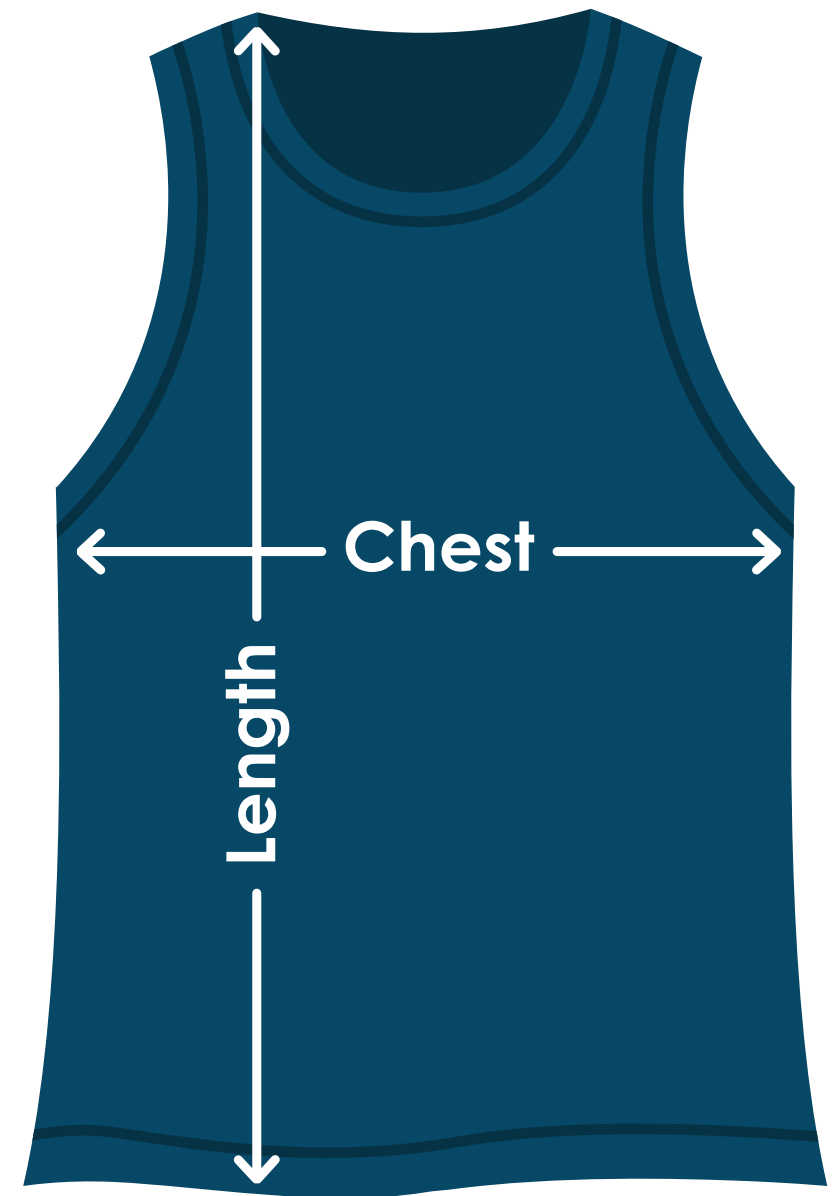

District® The Concert Tank®

TA685 | TA685FD | TA685B

Size	Chest	Length
XS	17-1/2"	27"
S	18-1/2"	28"
M	20"	29"
L	21-1/2"	30"
XL	23-1/2"	31"
2XL	25-1/2"	32"
3XL	27-1/2"	32-1/2"
4XL	29"	33"

Fit: Regular

Measuring Tips

Chest:

Measured across the chest one inch below armhole when laid flat.

Length:

Measured from high point of shoulder to finished hem at back.