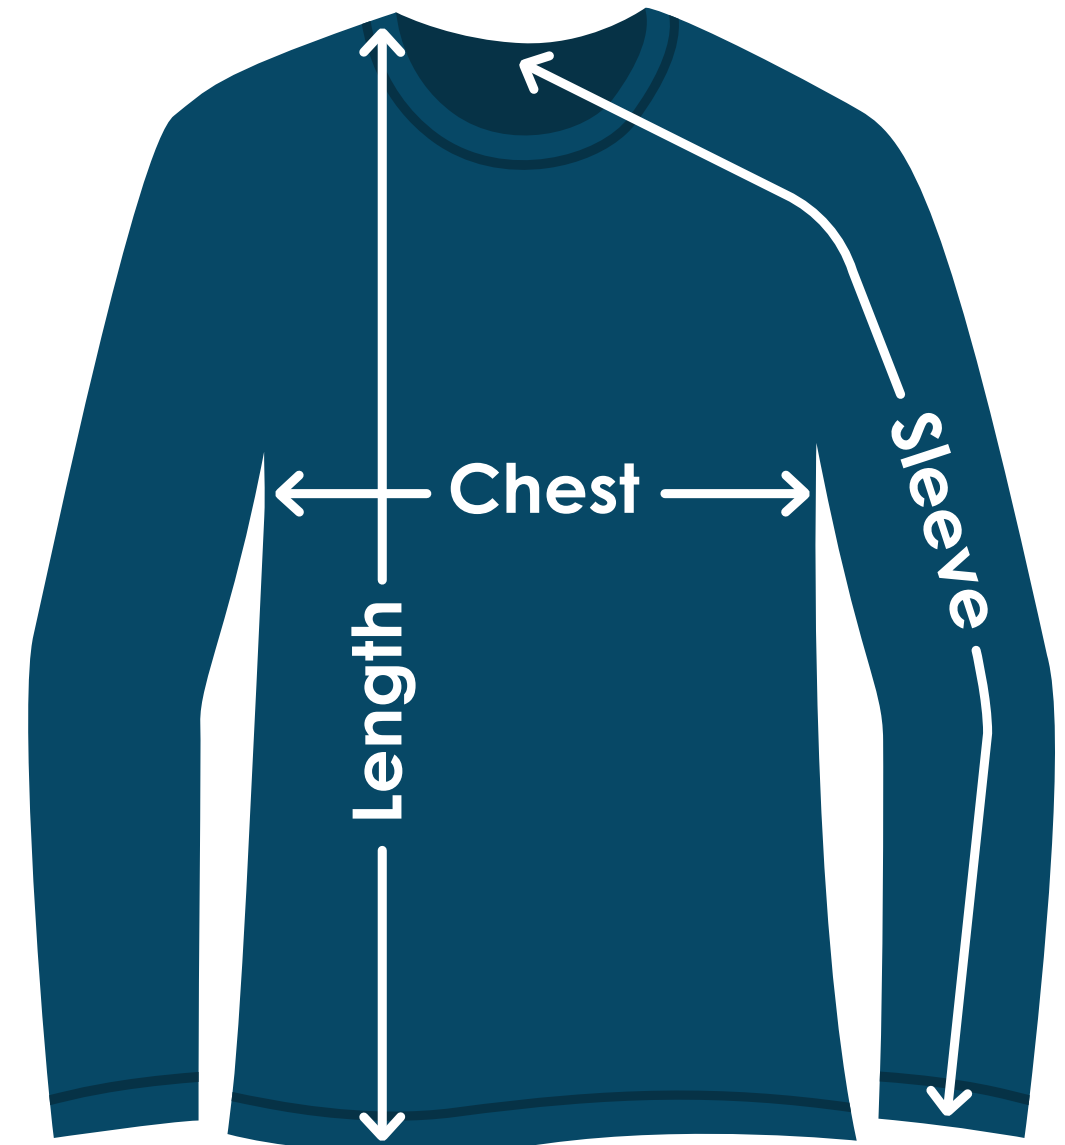

# Threadfast Apparel Unisex Impact Long Sleeve T-Shirt

TA636 | TA636FD | TA636B

Size	Chest	Sleeves	Length
XS	18"	32"	26-1/2"
S	19"	32-1/4"	27"
M	20"	32-1/2"	27-1/2"
L	21"	32-3/4"	28"
XL	22"	33"	28-1/2"
2XL	23-1/4"	33-1/4"	29"
3XL	24-1/2"	34-1/2"	29-1/2"
X	X	X	X

### Chest:

Measured across the chest one inch below armhole when laid flat.

### Sleeves:

Measured from center back neck, down shoulder to finished sleeve hem.

### Length:

Measured from high point of shoulder to finished hem at back.