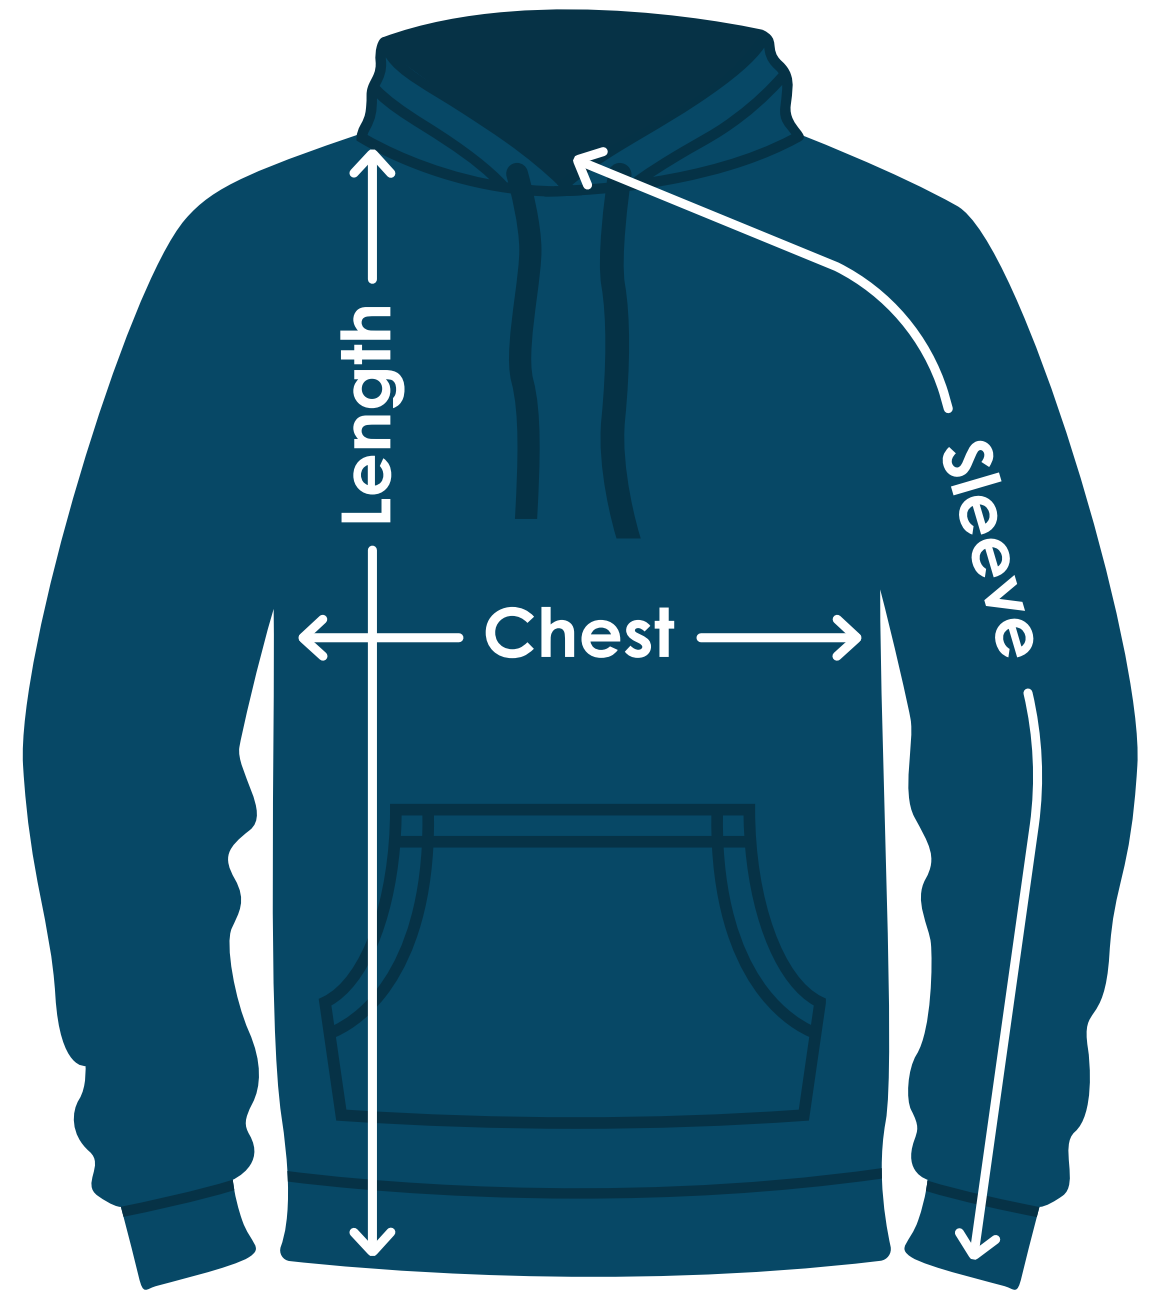

Safety Colors Hanes® Unisex Ecosmart® 50/50 Pullover Hooded Sweatshirt

TA424SC | TA424SCFD | TA424SCB

Size	Chest	Sleeves	Length
S	20"	34"	27"
M	22"	35-1/4"	28"
L	24"	35-7/8"	29"
XL	26"	36-5/8"	30"
2XL	28"	37-3/8"	30-1/2"
3XL	30"	38-1/8"	31"
4XL	32"	38-7/8"	31-1/2"
5XL	34"	39-5/8"	32"

Fit: Classic

Measuring Tips

Chest:

Measured across the chest one inch below armhole when laid flat.

Sleeves:

Measured from center back neck, down shoulder to finished sleeve hem.

Length:

Measured from high point of shoulder to finished hem at back.