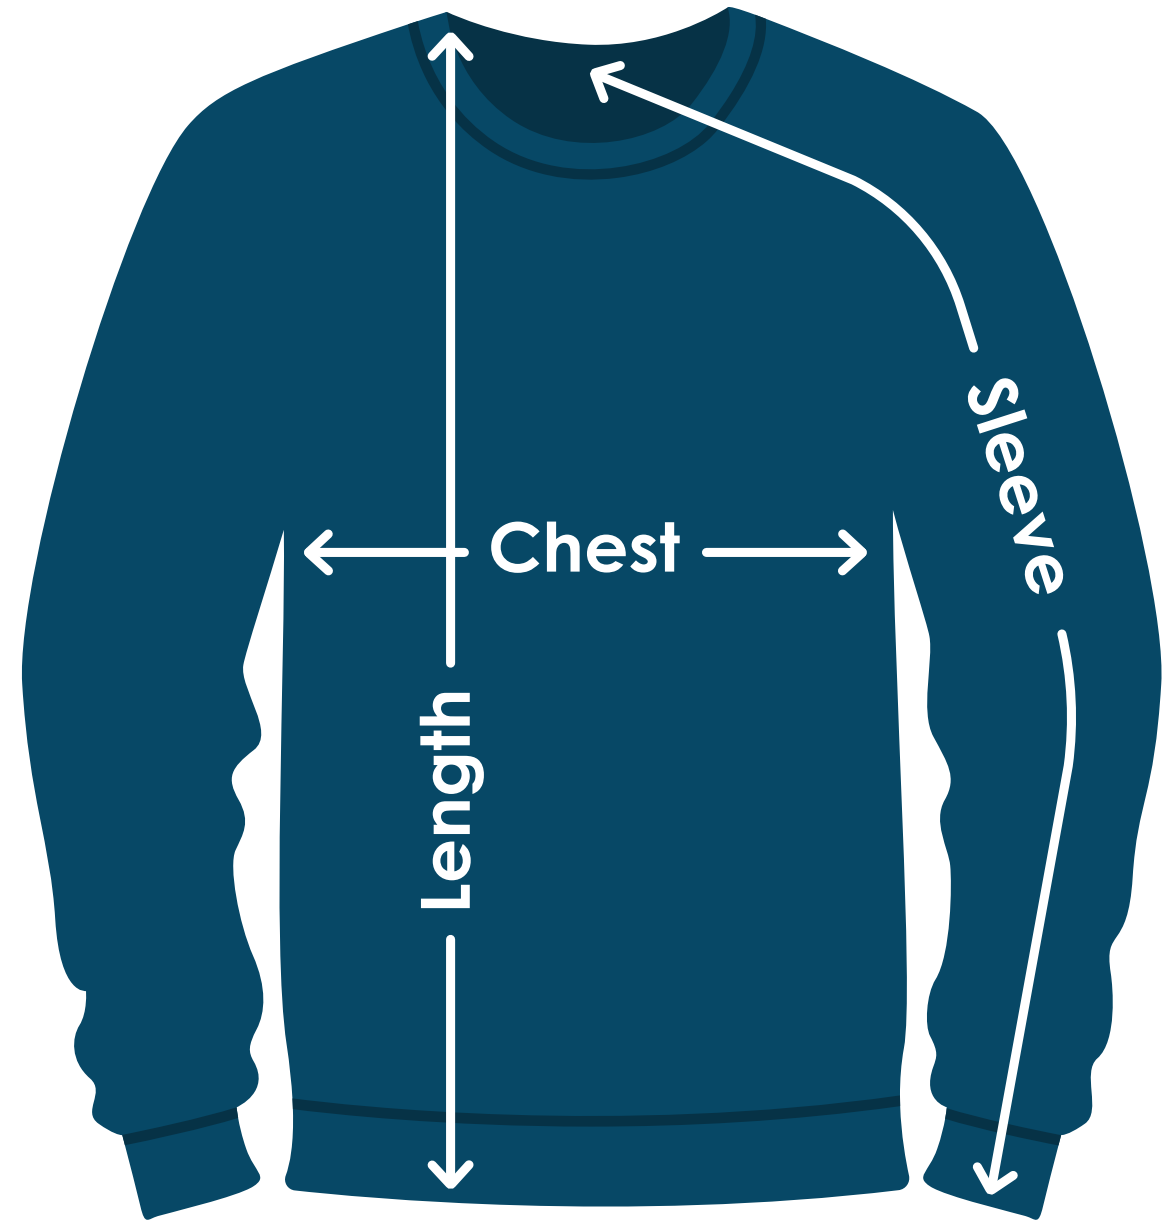

Gildan® Adult Heavy Blend™ 50/50 Fleece Crew

TA422C | TA422CFD | TA422CB

Size	Chest	Sleeves	Length
S	22"	34"	27"
M	24"	35"	28"
L	26"	36"	29"
XL	28"	37"	30"
2XL	30"	38"	31"
3XL	32"	39"	32"
X	X	X	X
X	X	X	X

Fit: Classic

Measuring Tips

Chest:

Measured across the chest one inch below armhole when laid flat.

Sleeves:

Measured from center back neck, down shoulder to finished sleeve hem.

Length:

Measured from high point of shoulder to finished hem at back.