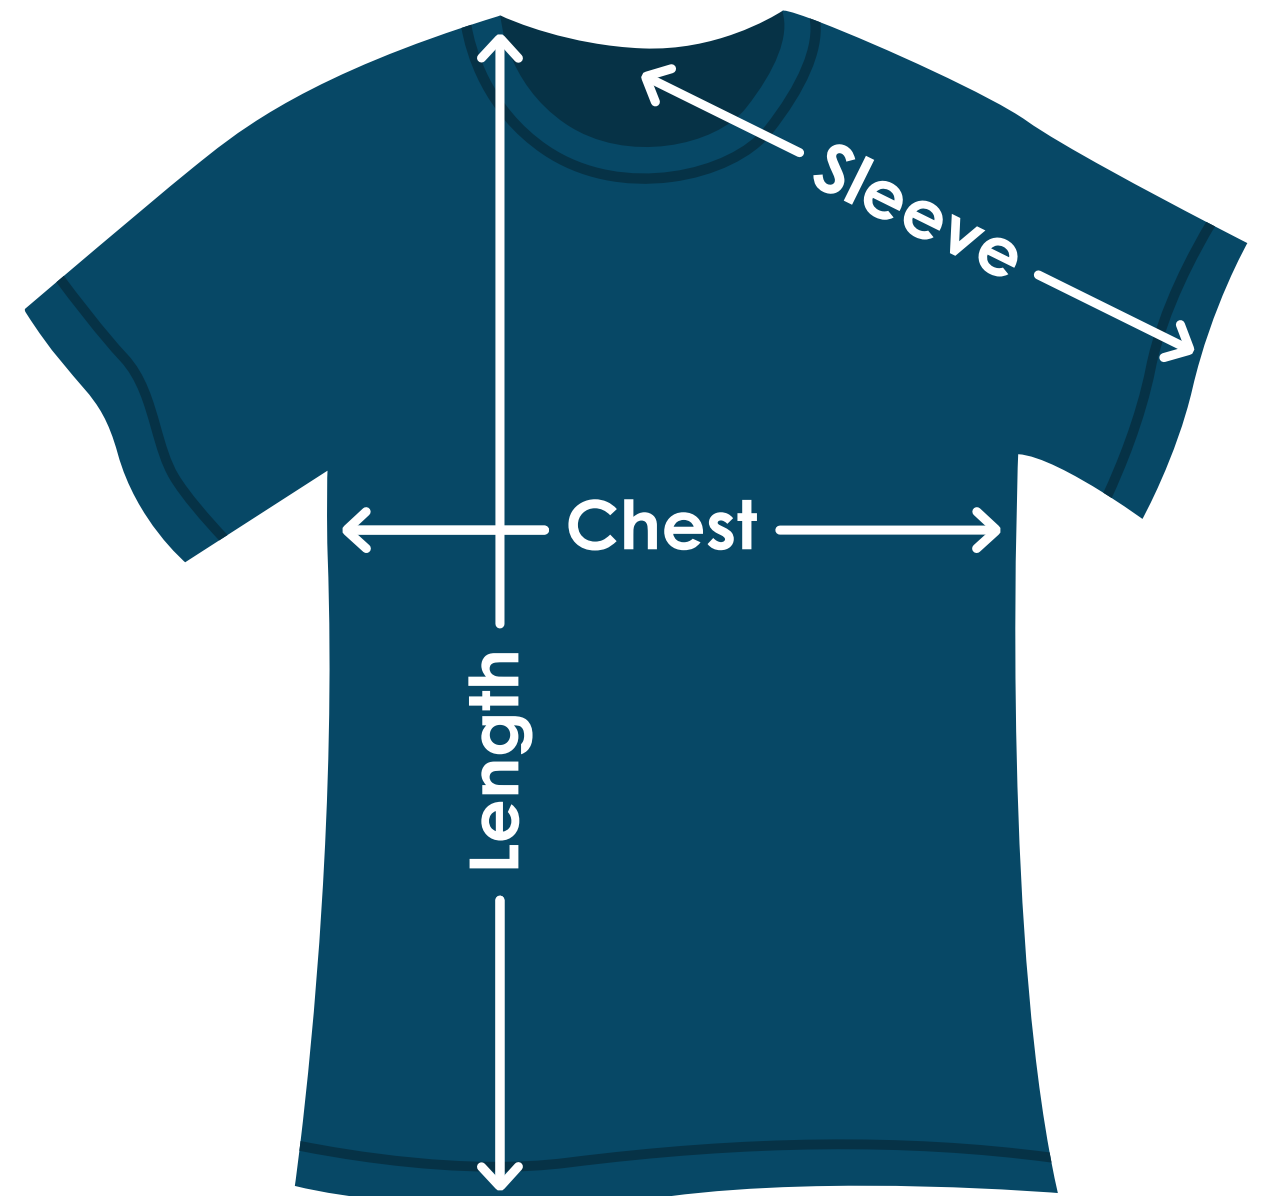

Safety Colors Gildan® Adult Performance® 5 oz. T-Shirt

TA272SC | TA272SCFD | TA272SCB

Size	Chest	Sleeves	Length
S (10/12)	18"	16-1/4"	28"
M (14/16)	20"	17-3/4"	29"
L (18/20)	22"	19"	30"
XL (22/24)	24"	20-1/4"	31"
2XL	26"	21-1/2"	32"
3XL	28"	22-3/4"	33"
X	X	X	X
X	X	X	X

Fit: Classic

Measuring Tips

Chest:

Measured across the chest one inch below armhole when laid flat.

Sleeves:

Measured from center back neck, down shoulder to finished sleeve hem.

Length:

Measured from high point of shoulder to finished hem at back.