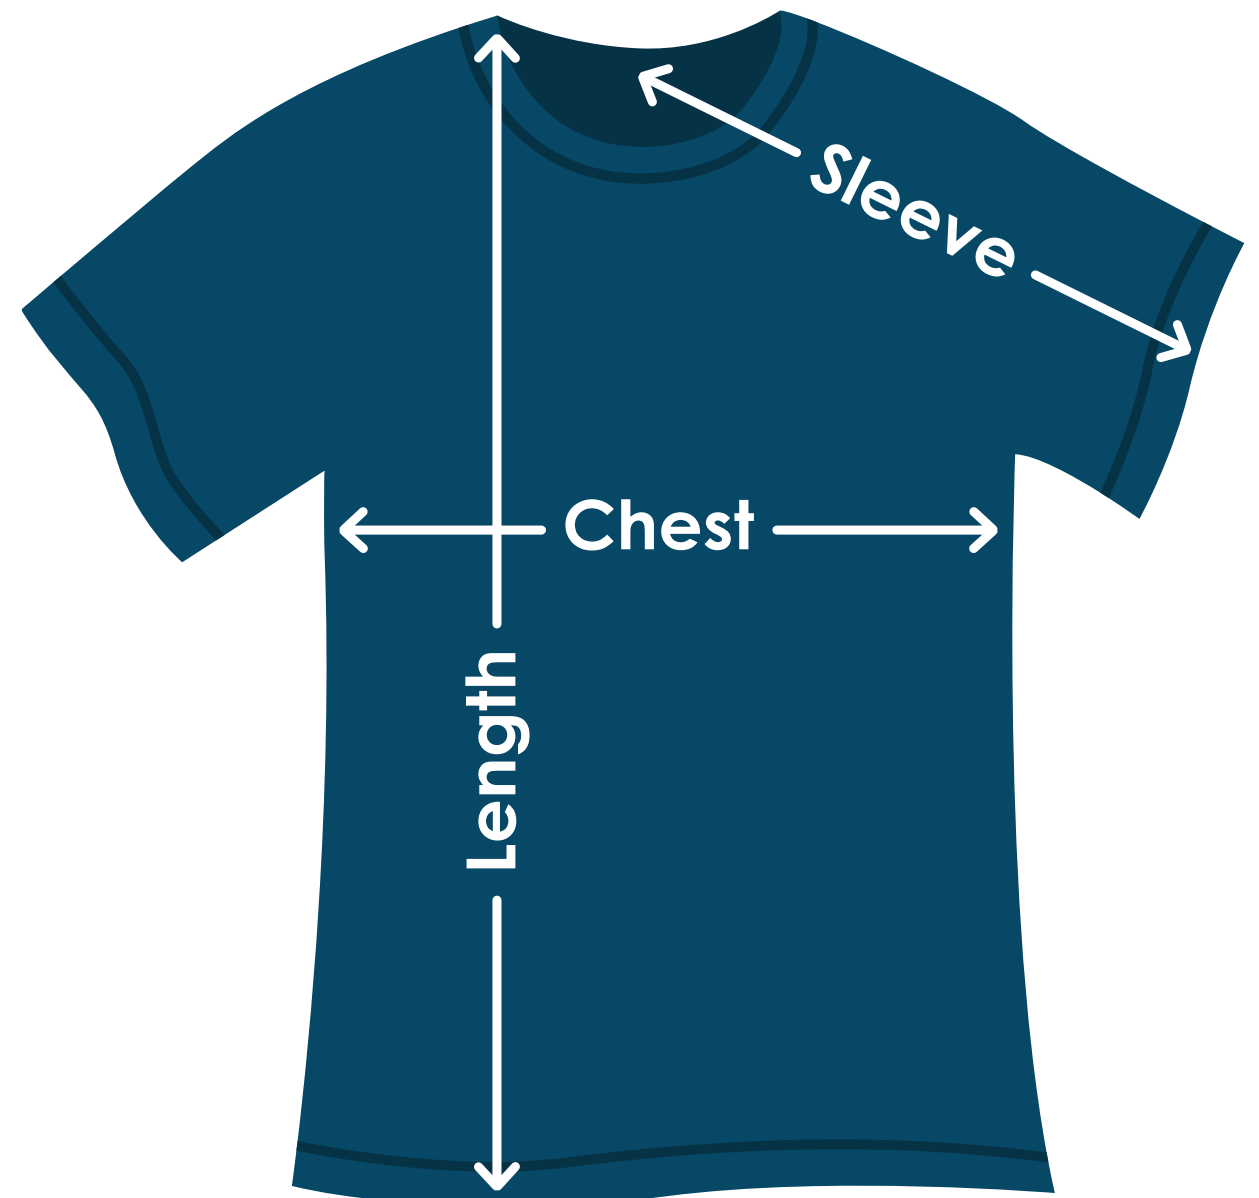

Lane Seven® Unisex Heavyweight T-Shirt

TA265 | TA265FD | TA265B

Size	Chest	Sleeves	Length
XS (6/8)	16-1/2"	X	28"
S (10/12)	18-1/2"	X	29"
M (14/16)	20-1/2"	X	30"
L (18/20)	22-1/2"	X	31"
XL (22/24)	24-1/2"	X	32"
2XL	26-1/2"	X	33"
3XL	28-1/2"	X	34-1/2"
X	X	X	X

Fit: Classic

Measuring Tips

Chest:

Measured across the chest one inch below armhole when laid flat.

Sleeves:

Measured from center back neck, down shoulder to finished sleeve hem.

Length:

Measured from high point of shoulder to finished hem at back.