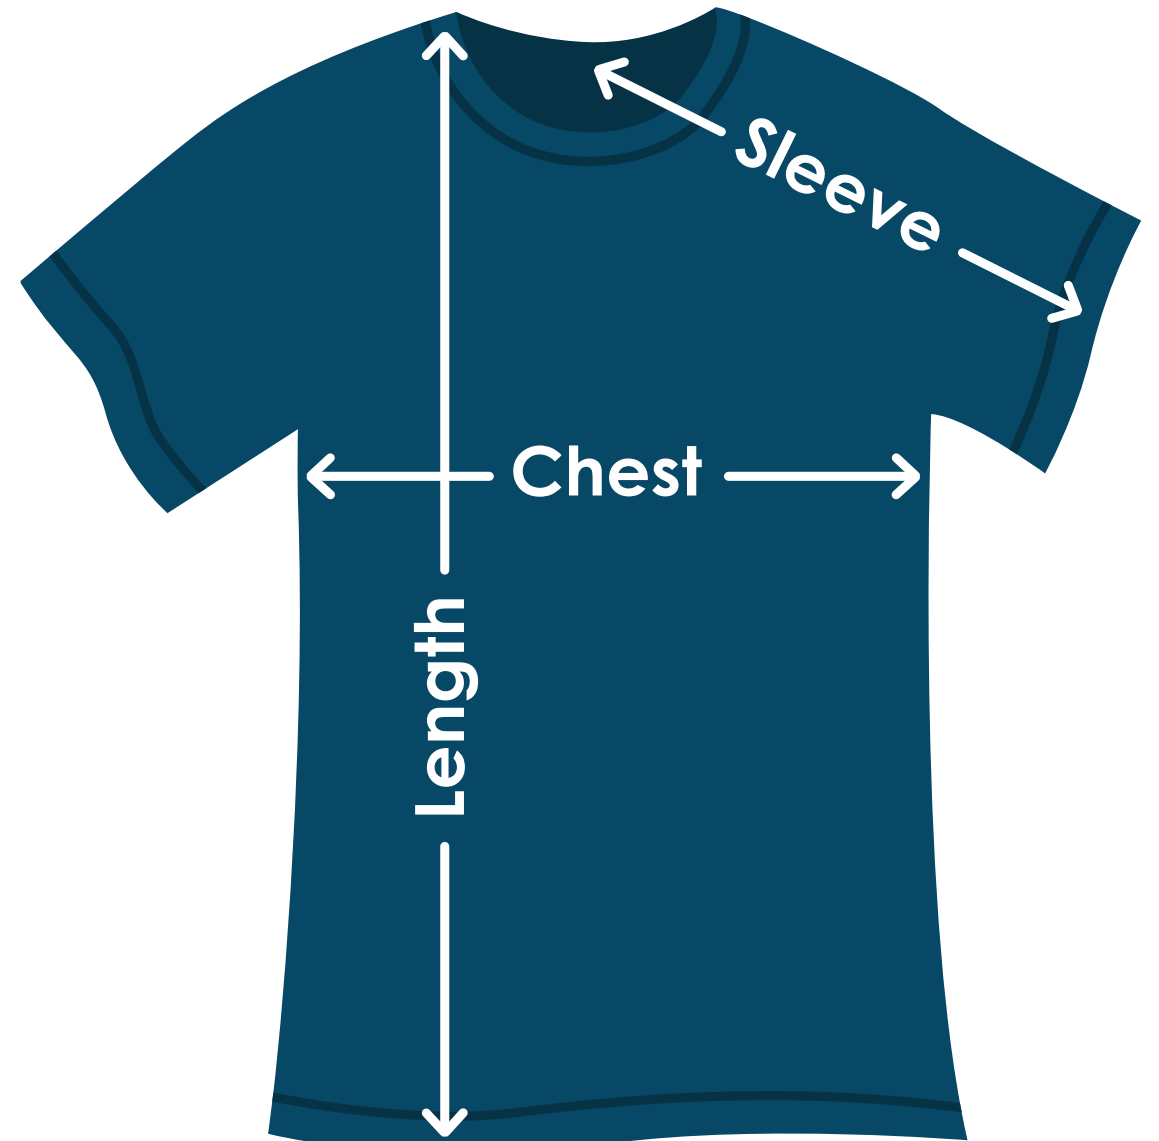

Comfort Colors® Youth Midweight T-Shirt

TA255 | TA255FD | TA255B

Size	Chest	Sleeves	Length
XS (10/12)	13-1/4"	5"	17-3/4"
S (14/16)	14-1/4"	5-1/2"	19-1/2"
M (18/20)	16-1/4"	6"	20-1/2"
L (22/24)	18"	6-3/4"	22-1/2"
XL	19"	7-1/4"	25"
X	X	X	X
X	X	X	X
X	X	X	X

Fit: Classic

Measuring Tips

Chest:

Measured across the chest one inch below armhole when laid flat.

Sleeves:

Measured from center back neck, down shoulder to finished sleeve hem.

Length:

Measured from high point of shoulder to finished hem at back.