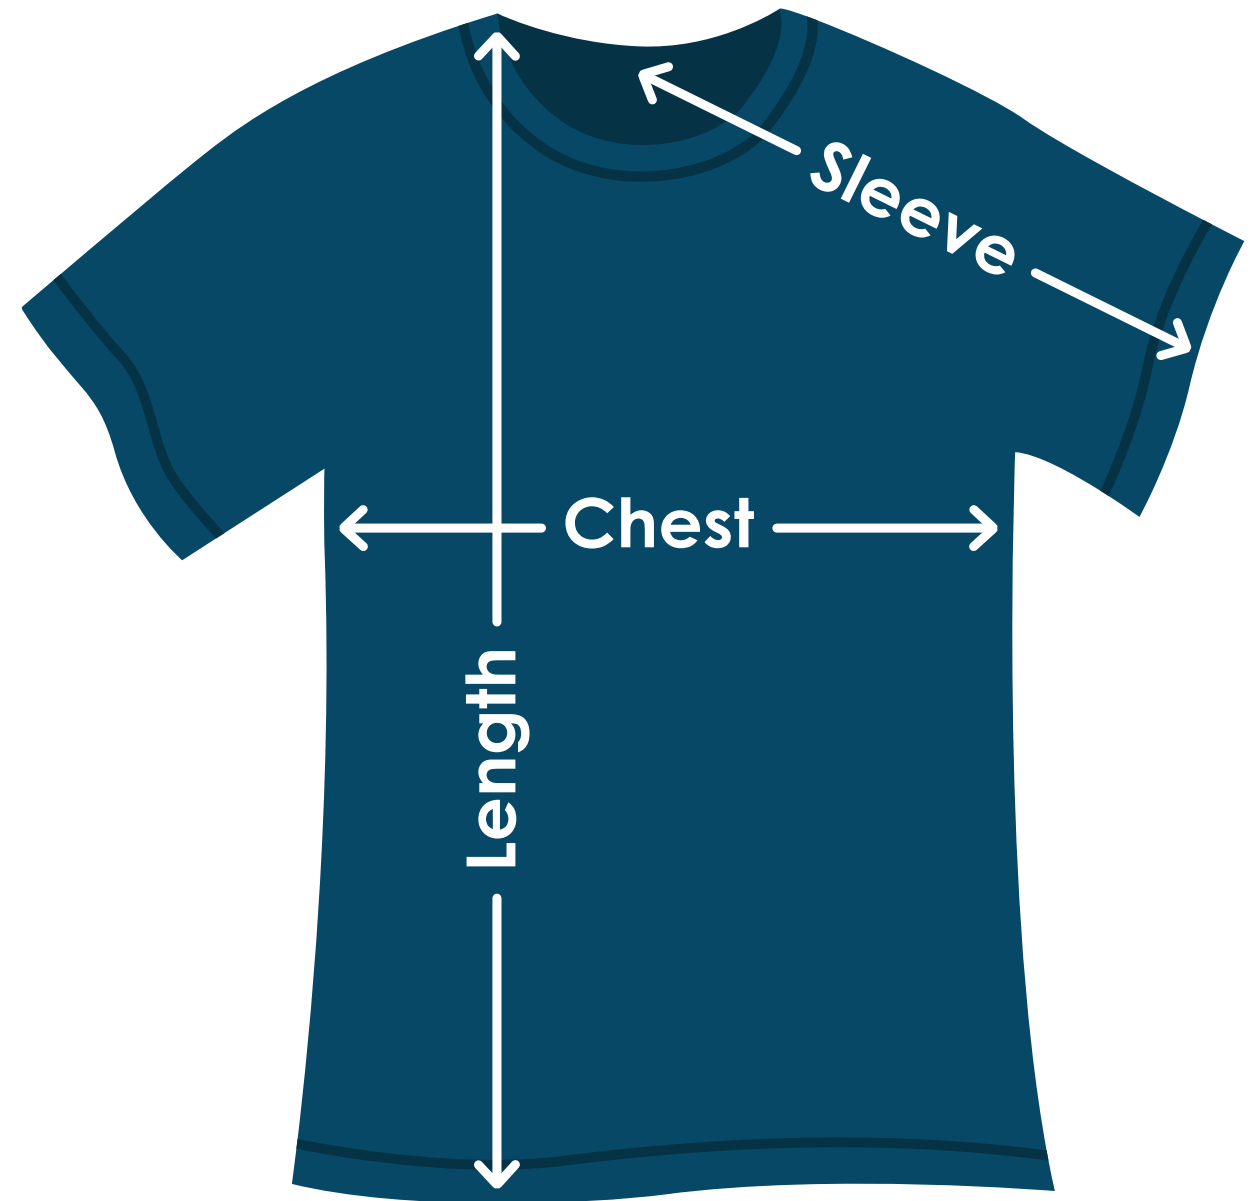

Champion® Adult 6 oz. Short-Sleeve T-Shirt

TA241 | TA241FD

Size	Chest	Sleeves	Length
S (10/12)	18"	17-1/4"	28"
M (14/16)	20"	19-1/4"	29"
L (18/20)	22"	21-1/4"	30"
XL (22/24)	24"	23-1/4"	31"
2XL	26"	25-1/4"	33"
3XL	28"	27-1/4"	34"
X	X	X	X
X	X	X	X

Fit: Regular

Measuring Tips

Chest:

Measured across the chest one inch below armhole when laid flat.

Sleeves:

Measured from center back neck, down shoulder to finished sleeve hem.

Length:

Measured from high point of shoulder to finished hem at back.