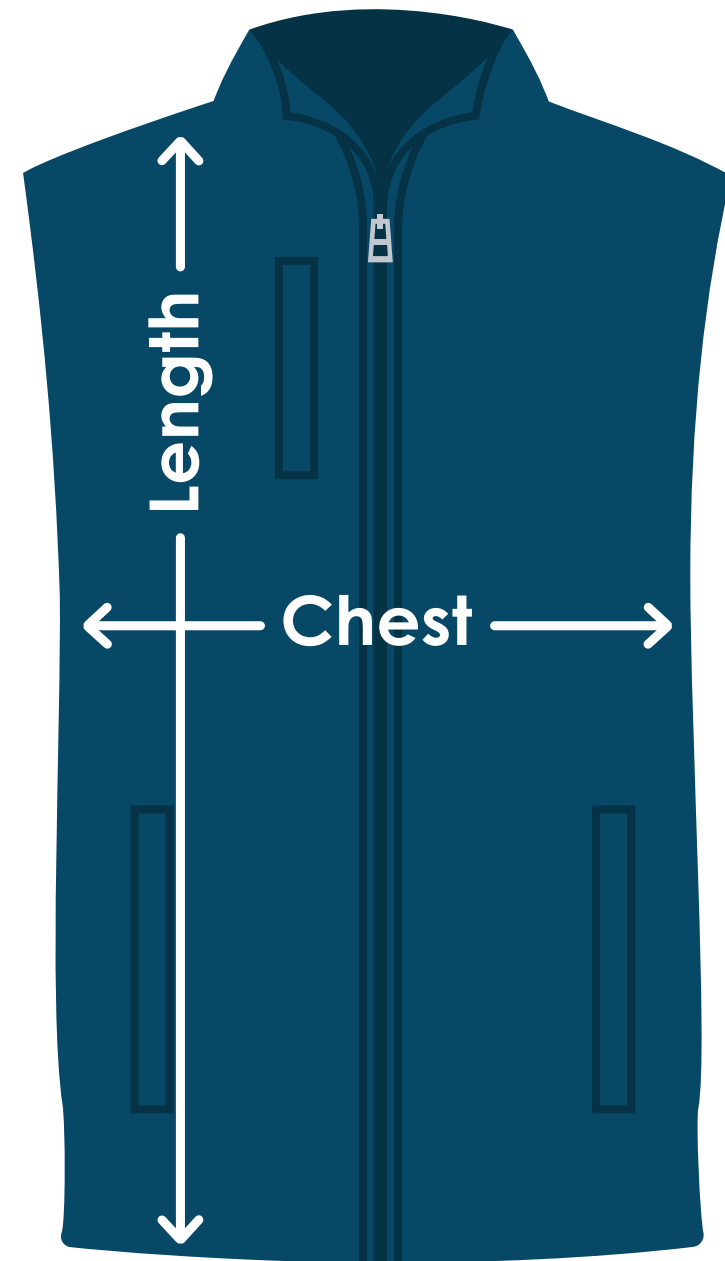

CornerStone® Duck Bonded Soft Shell Vest

TA1352 | TA1352FD | TA1352E

Size	Chest	Length
XS	19-1/2"	26-1/2"
S	21"	27-1/2"
M	22-1/2"	28-1/2"
L	24"	29-1/2"
XL	25-1/2"	30-1/2"
2XL	27"	31-1/2"
3XL	29"	32"
4XL	31"	32-1/2"

Fit: Classic

Measuring Tips

Chest:

Measured across the chest one inch below armhole when laid flat.

Length:

Measured from high point of shoulder to finished hem at back.