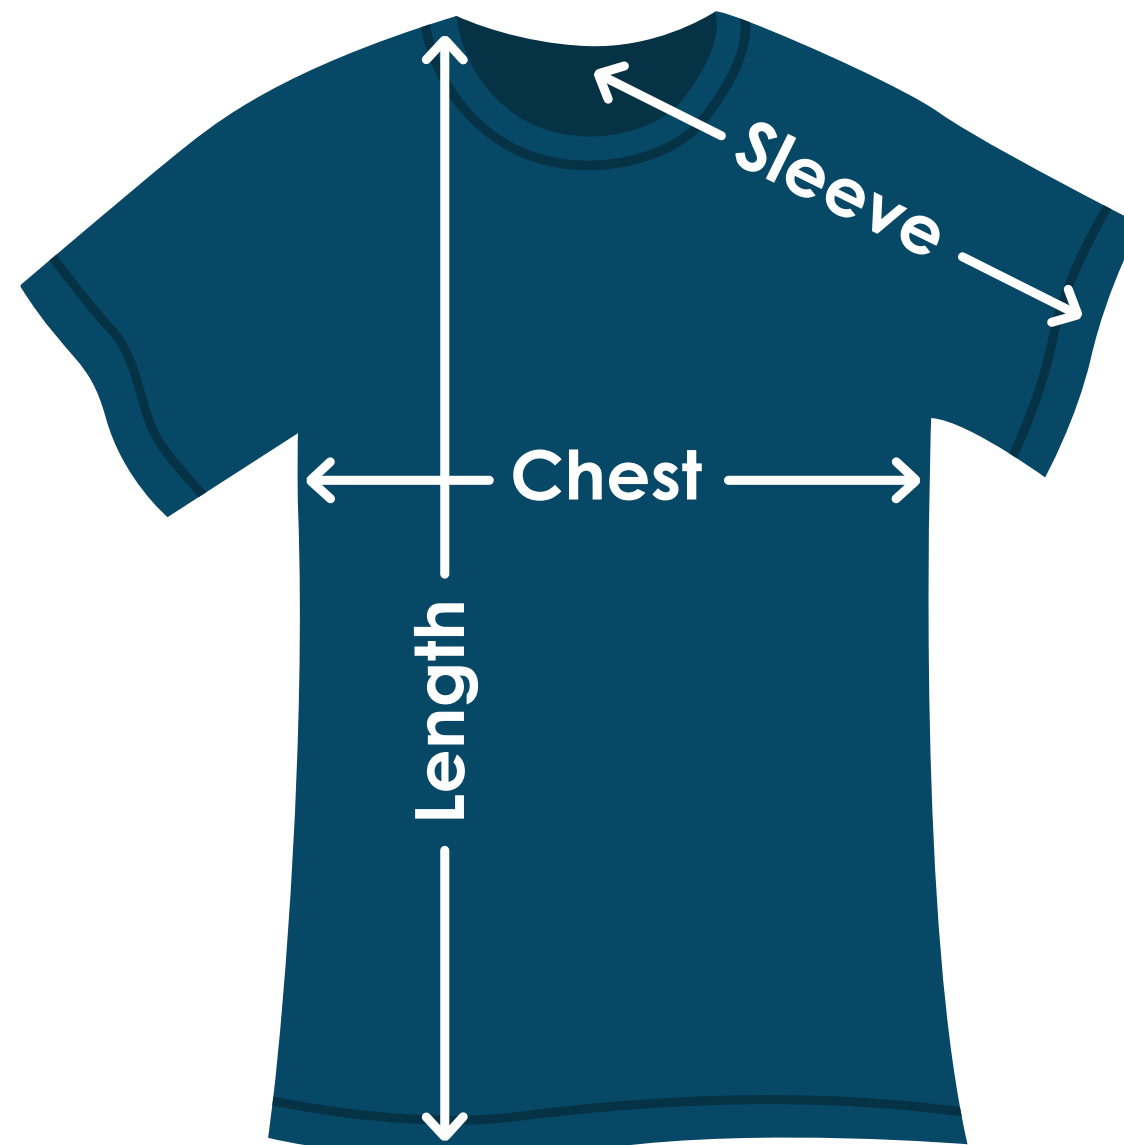

# Gildan® Youth Heavy Cotton™ 100% Cotton T-Shirt

TA116C | TA116CFD | TA116CB

Size	Chest	Sleeves	Length
XS	16"	13-1/2"	20-1/2"
S	17"	14-1/2"	22"
M	18"	15-1/2"	23-1/2"
L	19"	16-1/2"	25"
XL	20"	17-1/2"	26-1/2"
X	X	X	X
X	X	X	X
X	X	X	X

### Chest:

Measured across the chest one inch below armhole when laid flat.

### Sleeves:

Measured from center back neck, down shoulder to finished sleeve hem.

### Length:

Measured from high point of shoulder to finished hem at back.