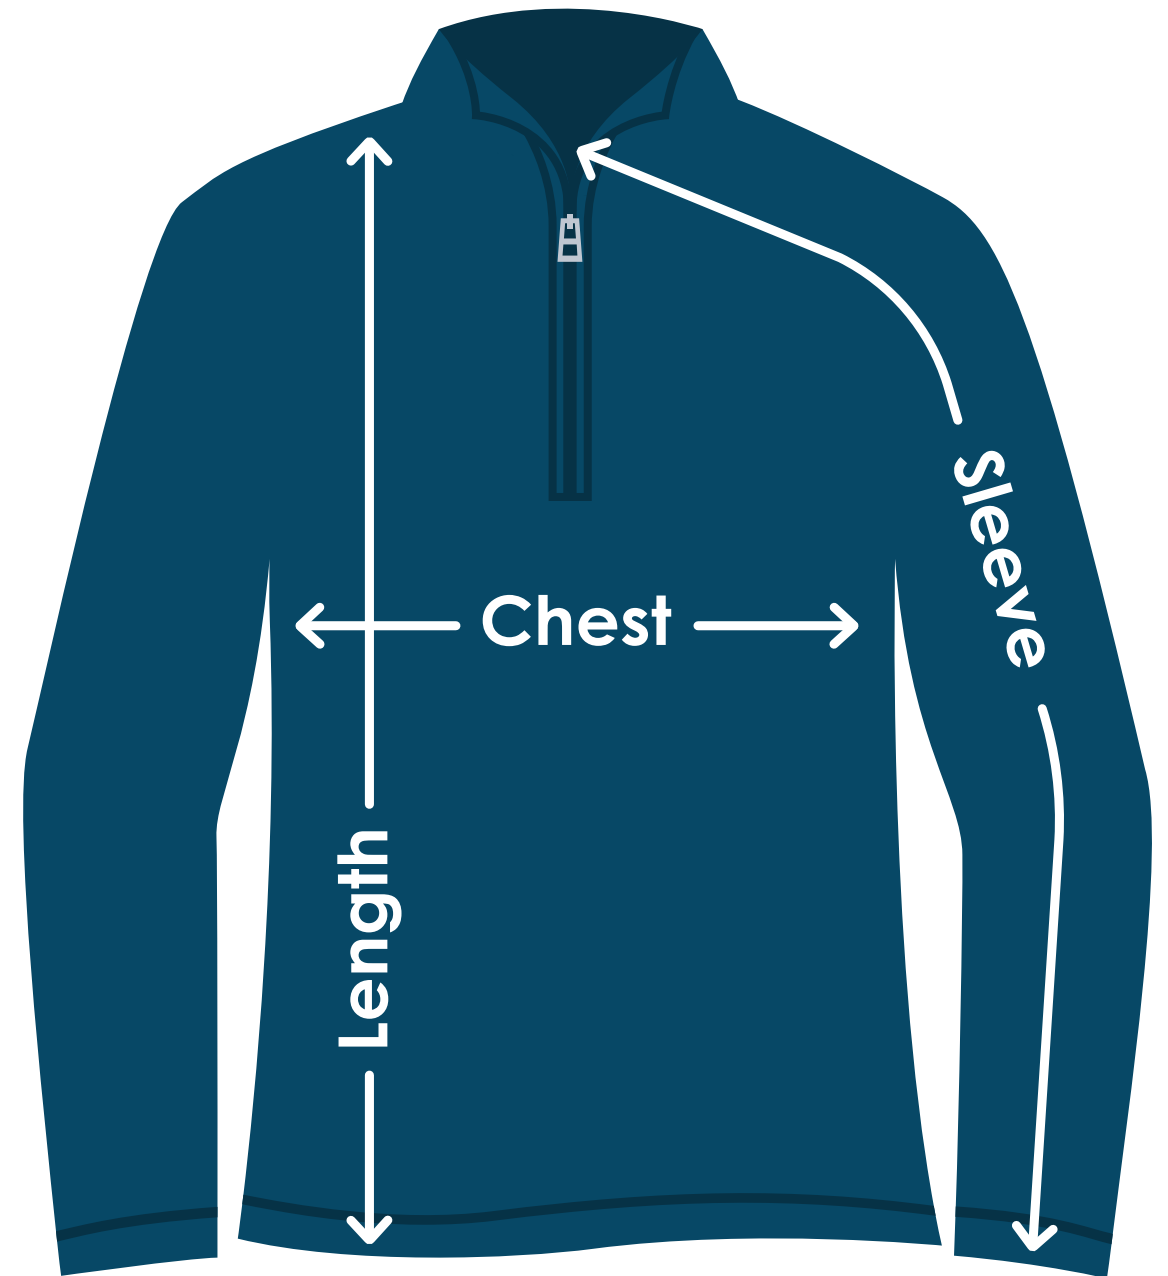

Men's Nu Fitness Quarter-Zip

TA1163 | TA1163FD | TA1163E

Size	Chest	Sleeves	Length
S	20-1/4"	33-1/2"	25-3/4"
M	21-1/4"	34-1/2"	26-3/4"
L	22-1/4"	35-1/2"	27-3/4"
XL	24-1/4"	36-1/4"	28-3/4"
2XL	26-1/4"	37"	29-1/4"
3XL	28-1/4"	37-3/4"	30"
4XL	30-1/4"	38-1/4"	30-3/4"
X	X	X	X

Fit: Classic

Measuring Tips

Chest:

Measured across the chest one inch below armhole when laid flat.

Sleeves:

Measured from center back neck, down shoulder to finished sleeve hem.

Length:

Measured from high point of shoulder to finished hem at back.