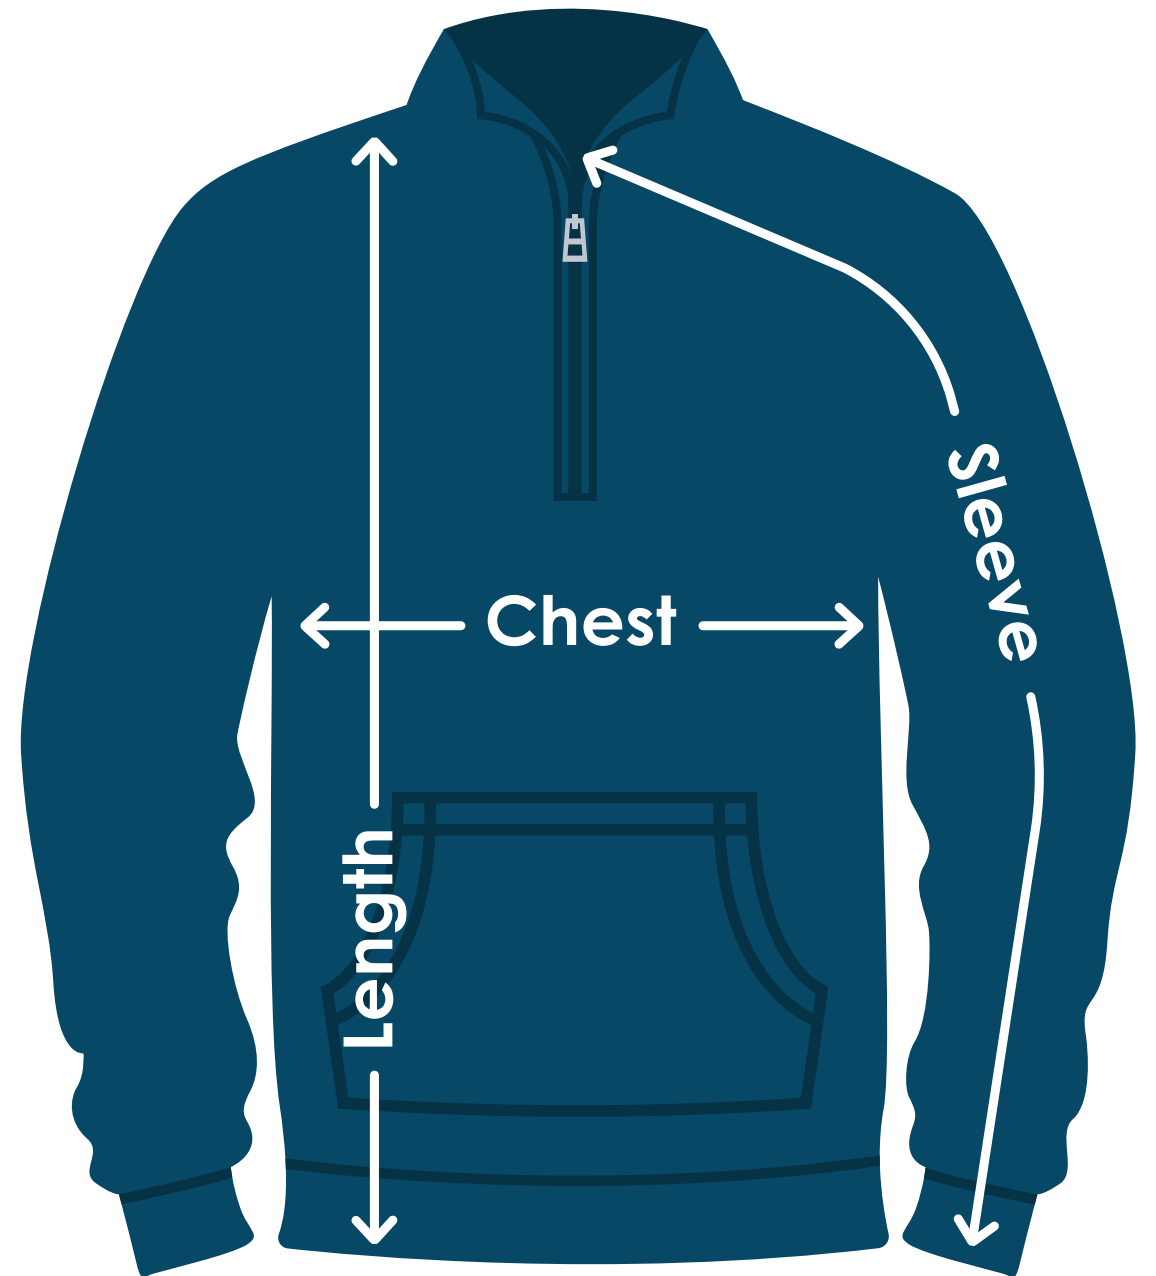

Men's Willow Half-Zip Sweatshirt

TA1162 | TA1162FD | TA1162E

Size	Chest	Sleeves	Length
S	21"	33-1/2"	27-1/2"
M	22"	34-1/2"	28-1/2"
L	23"	35-1/2"	29-1/2"
XL	25"	36"	30-1/4"
2XL	27"	36-1/2"	31"
3XL	29"	37"	31-3/4"
4XL	31"	37-1/2"	32-1/2"
X	X	X	X

Fit: Classic

Measuring Tips

Chest:

Measured across the chest one inch below armhole when laid flat.

Sleeves:

Measured from center back neck, down shoulder to finished sleeve hem.

Length:

Measured from high point of shoulder to finished hem at back.