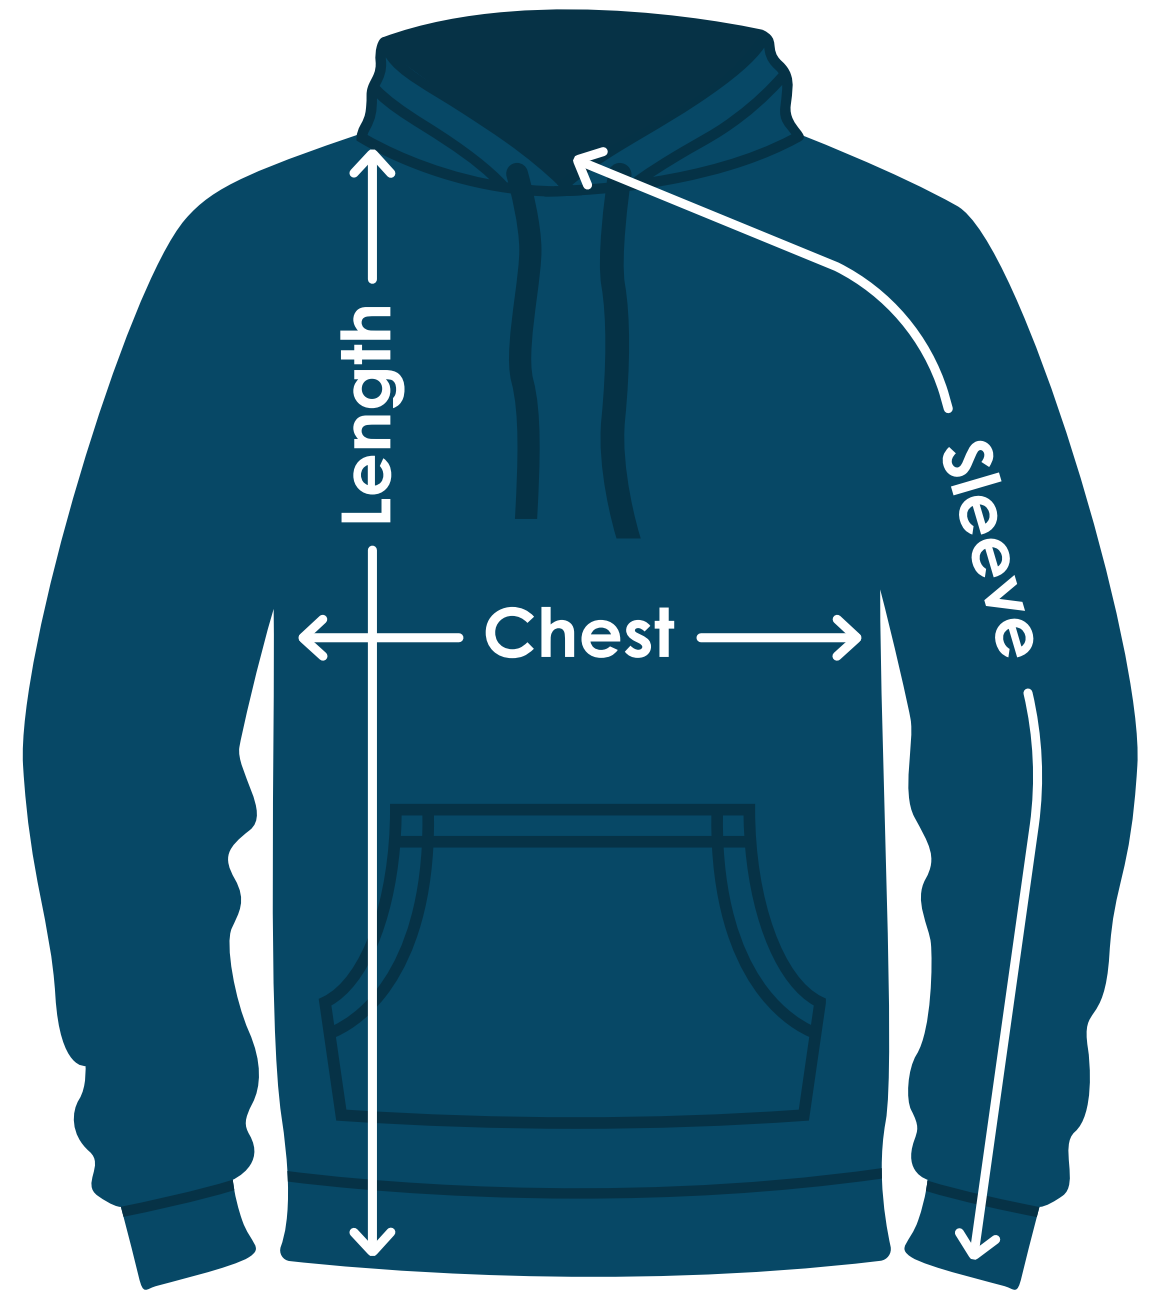

Carhartt® Tall Midweight Hooded Sweatshirt

TA1134 | TA1134FD | TA1134E

Size	Chest	Sleeves	Length
LT	26"	39-3/8"	31"
XLT	28"	40-1/8"	32"
2XLT	30"	40-7/8"	32"
3XLT	32"	41-3/8"	33"
X	X	X	X
X	X	X	X
X	X	X	X
X	X	X	X

Fit: Classic

Measuring Tips

Chest:

Measured across the chest one inch below armhole when laid flat.

Sleeves:

Measured from center back neck, down shoulder to finished sleeve hem.

Length:

Measured from high point of shoulder to finished hem at back.