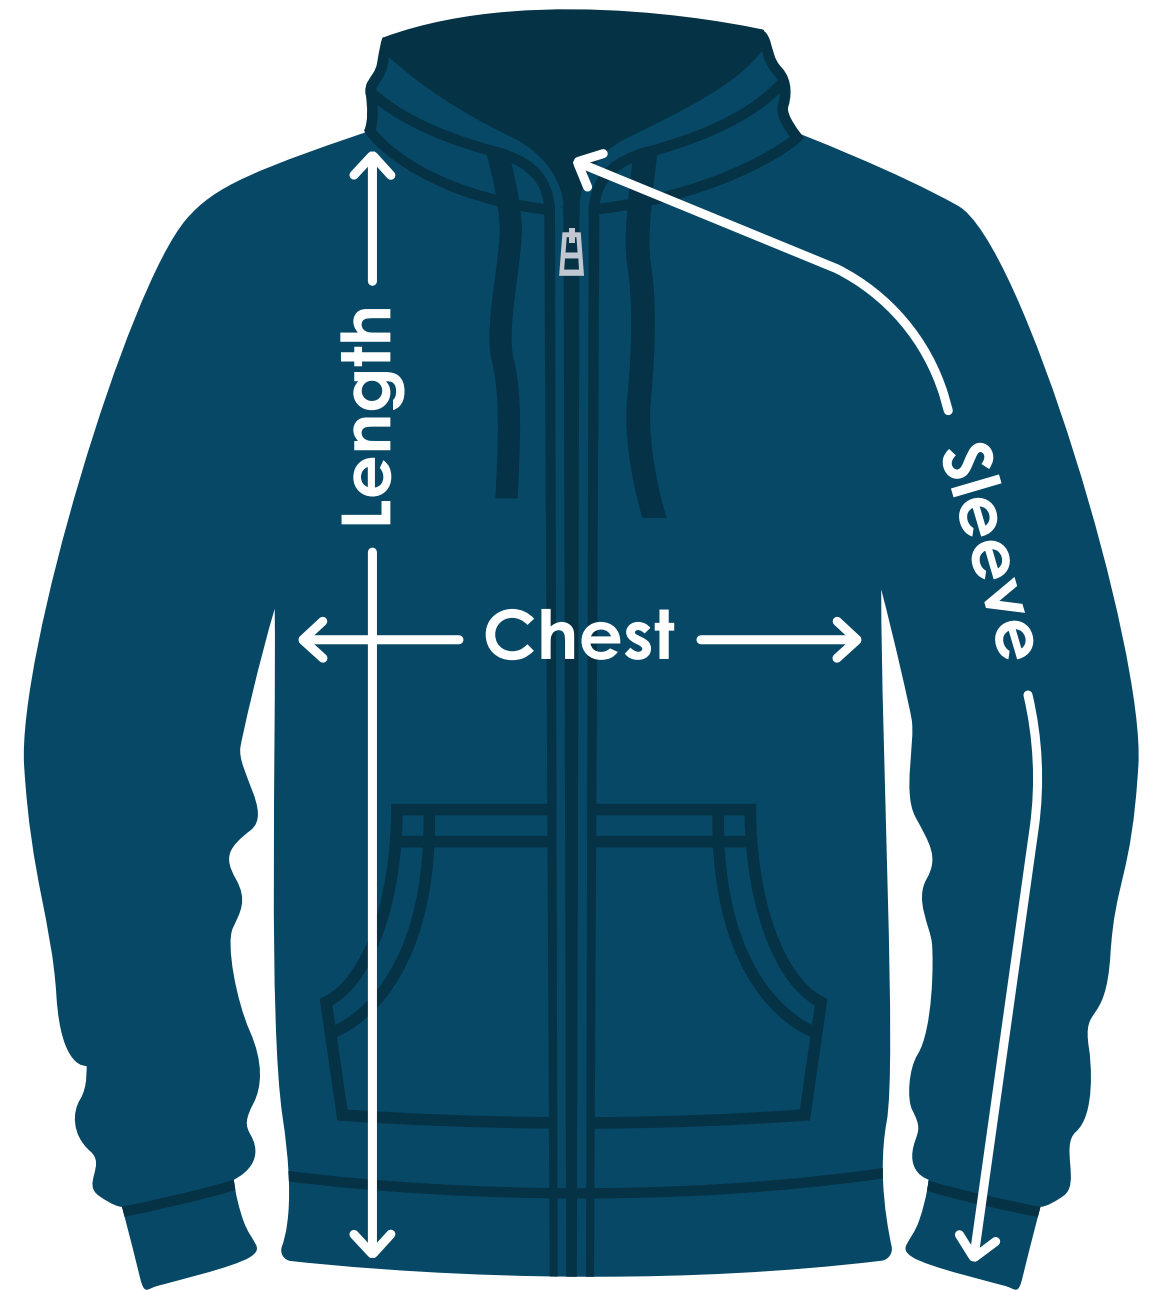

# J. America Adult Triblend Full-Zip Fleece Hooded Sweatshirt

TA1092 | TA1092FD | TA1092E | TA1092B

Size	Chest	Sleeves	Length
XS	18"	32"	25"
S	19-1/2"	33"	26"
M	21"	34"	27-1/2"
L	22-1/2"	35"	29"
XL	24-1/2"	36"	30-1/2"
2XL	26-1/2"	37"	31-1/2"
3XL	28"	38"	32-1/2"
X	X	X	X

Fit: Classic

### Chest:

Measured across the chest one inch below armhole when laid flat.

### Length:

Measured from high point of shoulder to finished hem at back.