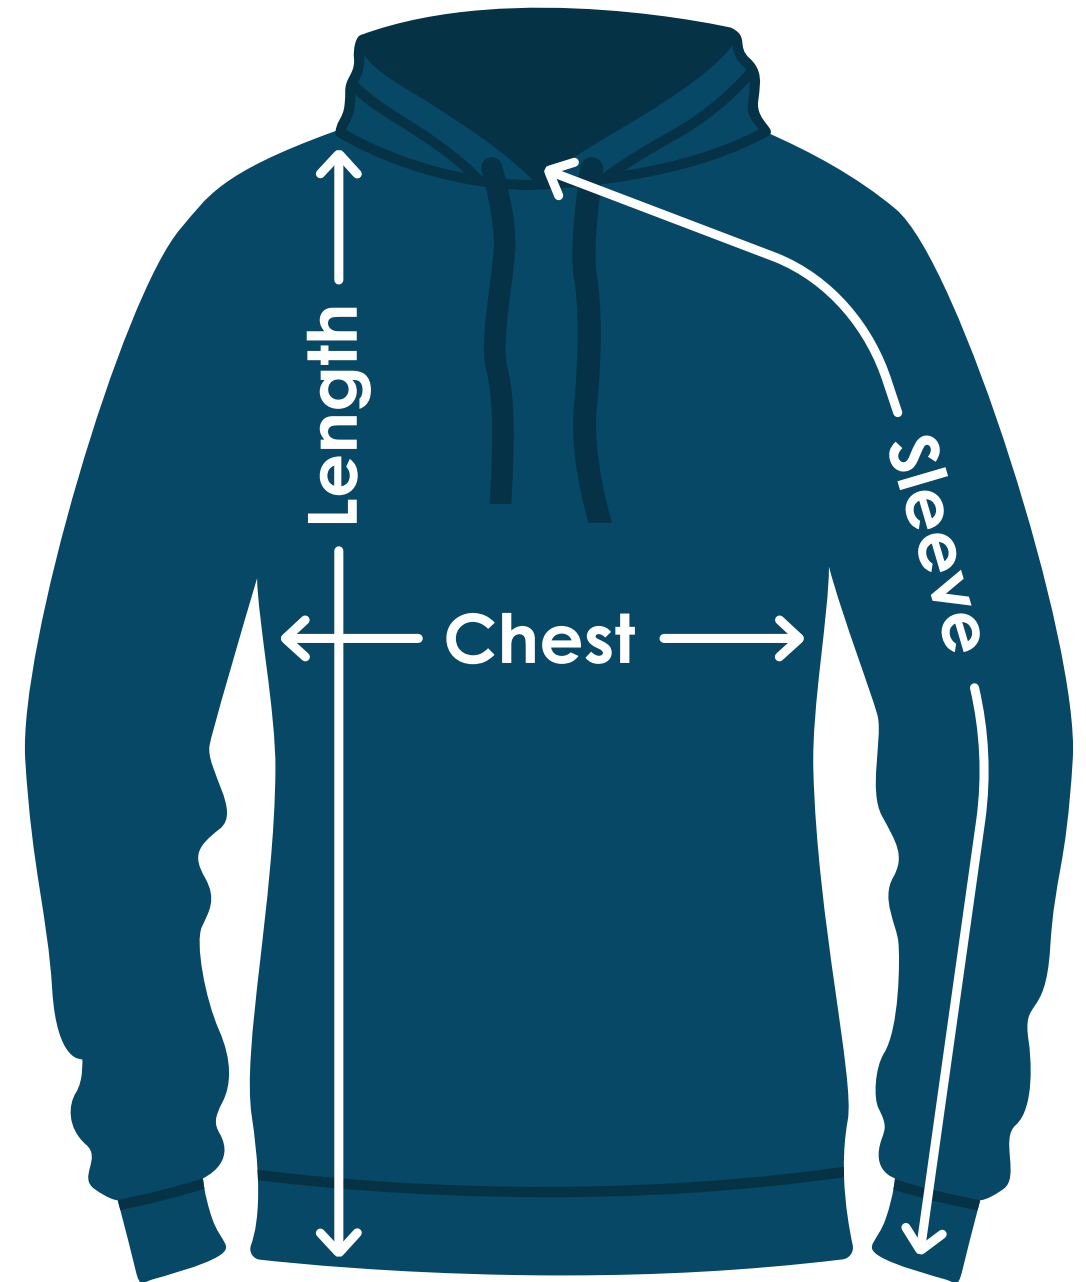

Champion® Ladies' Game Day Hooded Sweatshirt

TA1085 | TA1085FD | TA1085E

Size	Chest	Sleeves	Length
S	21"	33"	24-1/4"
M	22"	33-1/2"	25"
L	23-1/2"	34-1/8"	25-3/4"
XL	25-1/4"	34-3/4"	26-1/2"
X	X	X	X
X	X	X	X
X	X	X	X
X	X	X	X

Fit: Ladies'

Measuring Tips

Chest:

Measured across the chest one inch below armhole when laid flat.

Sleeves:

Measured from center back neck, down shoulder to finished sleeve hem.

Length:

Measured from high point of shoulder to finished hem at back.