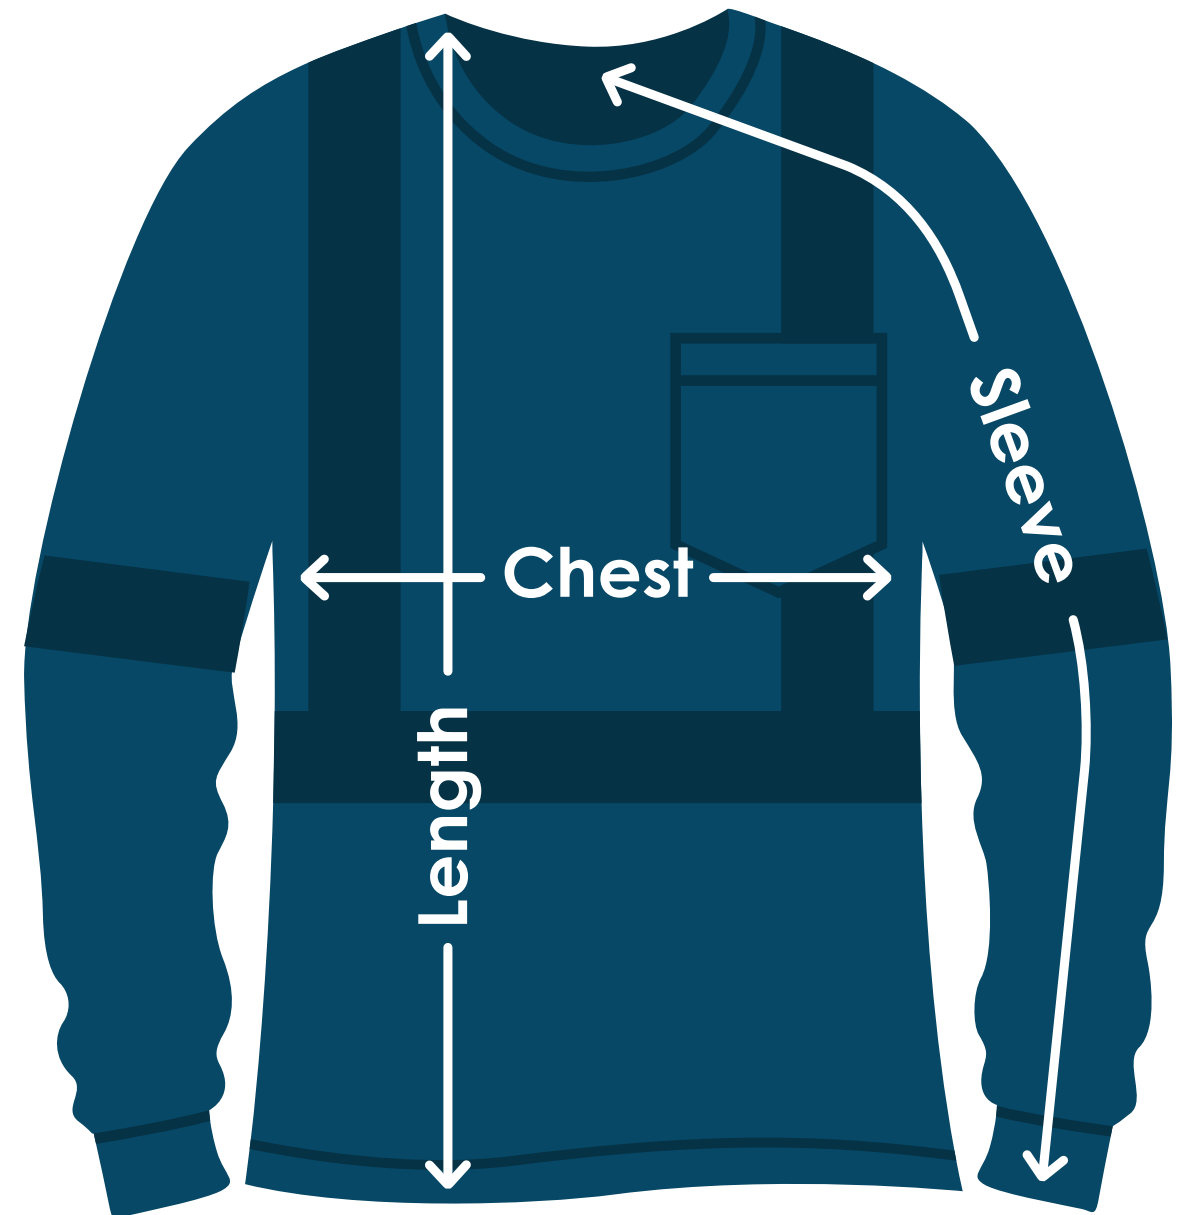

# CornerStone® ANSI 107 Class 2 Long Sleeve Safety T-Shirt

TA1035SC | TA1035SCFD | TA1035SCE

Size	Chest	Sleeves	Length
XS	18-1/2"	34-1/4"	28-1/2"
S	20"	35"	29"
M	21-1/2"	35-3/4"	29-1/2"
L	23"	36-1/2"	30"
XL	24-1/2"	37-1/4"	31"
2XL	26"	38"	32"
3XL	28"	38-3/4"	32-1/2"
4XL	30"	39-1/2"	33"

Fit: Classic

### Chest:

Measured across the chest one inch below armhole when laid flat.

### Length:

Measured from high point of shoulder to finished hem at back.