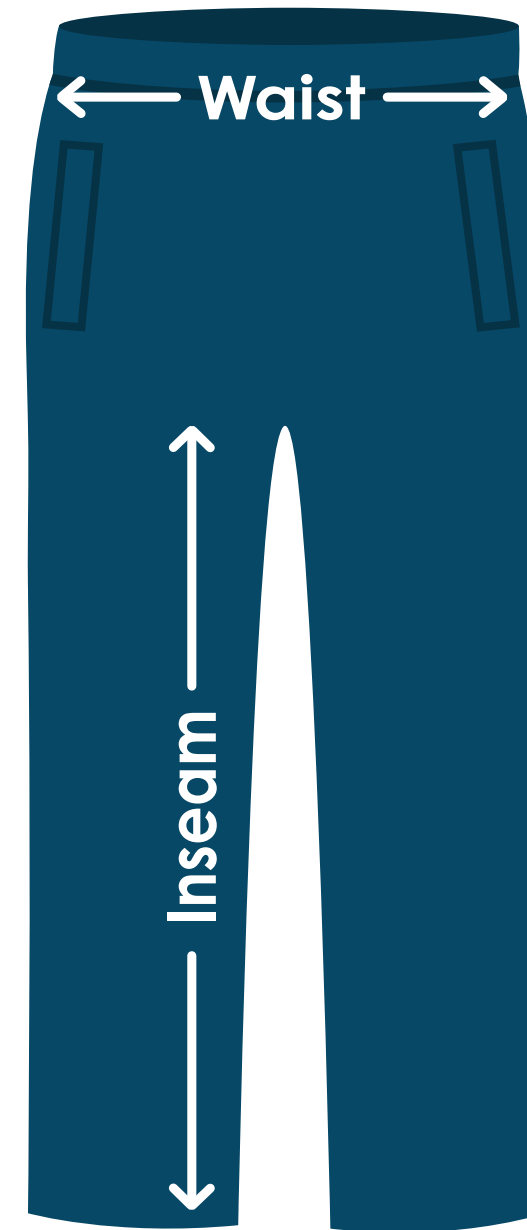

Sport-Tek® Youth Sport-Wick® Fleece Pant

TA1002 | TA1002FD | TA1002B

Size	Waist	Inseam
XS	20-1/2"	19"
S	22"	22"
M	24"	26"
L	26"	29-1/2"
XL	28"	31"
X	X	X
X	X	X
X	X	X

Fit: Classic

Measuring Tips

Waist:

Measured around the circumference of the waist.

Inseam:

Measured from crotch seam to finished hem at the bottom.